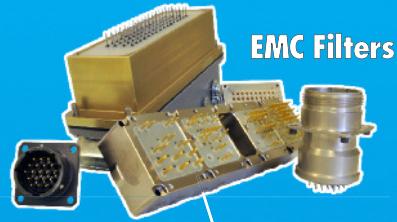

LED Switch Bulb Replacements

EMC Filters

LED Mini Floodlights

LED Gooseneck Light

Full Suite of Interior Lights with emergency mode including explosion proof variant **Ex II 2 G D**

LED Lamps/Indicators