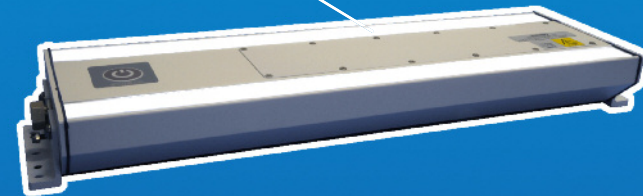

LED Switch Bulb Replacements

EMC Filters

LED Mini Floodlights

LED Gooseneck Light

Full Suite of Interior Lights with emergency mode including explosion proof variant **Ex II 2 G D**

LED Lamps/Indicators