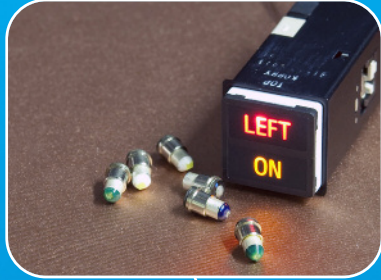

LED Switch Bulb Replacements

EMC Filters

LED Mini Floodlights

LED Gooseneck Light

Full Suite of Interior Lights with emergency mode including explosion proof variant **Ex II 2 G D**

LED Lamps/Indicators