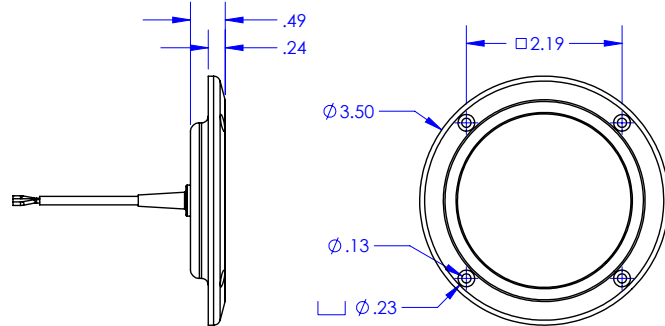

## OVERVIEW

Blue Wolf's NVIS Round Dome light is designed for interior cabin illumination or for cargo bay lighting. It has a very small form factor, less than 3.5 inches in diameter and only 0.490" thick. Manufactured out of solid 6061 aluminum, this Round Dome light provides brilliant illumination utilizing 25 low power LEDs with a 125° beam spread. This is our more advanced and Heavy Duty version Round Dome light with full PWM dimming control. This light is ideal for easy retrofits or upgrade LED lighting. Being used in many military land vehicles, this light features overvoltage and transient power protection, and provides constant light output from 18 to 33 Vdc in case there are any voltage swings within the vehicle's power system. Additionally, the BW-A210 is capable of full PWM dimming from 0 to 100% through a third wire input if desired.

### Technical Data

- Voltage: 28 Vdc
- Current: 100 mA@28Vdc
- Operating Temp: -40° to 122° F
- Mass: 2.9 oz.
- Material: Anodized black 6061-T6 Aluminum
- MIL-STD-810G
- MIL-STD-361F (CE102, RE102)
- IEC 61000-4-2
- IP67 water rated
- MIL-STD 3009 compliant if NVIS White/NVG color option is chosen
- PWM Dimmable from 0 to 100%